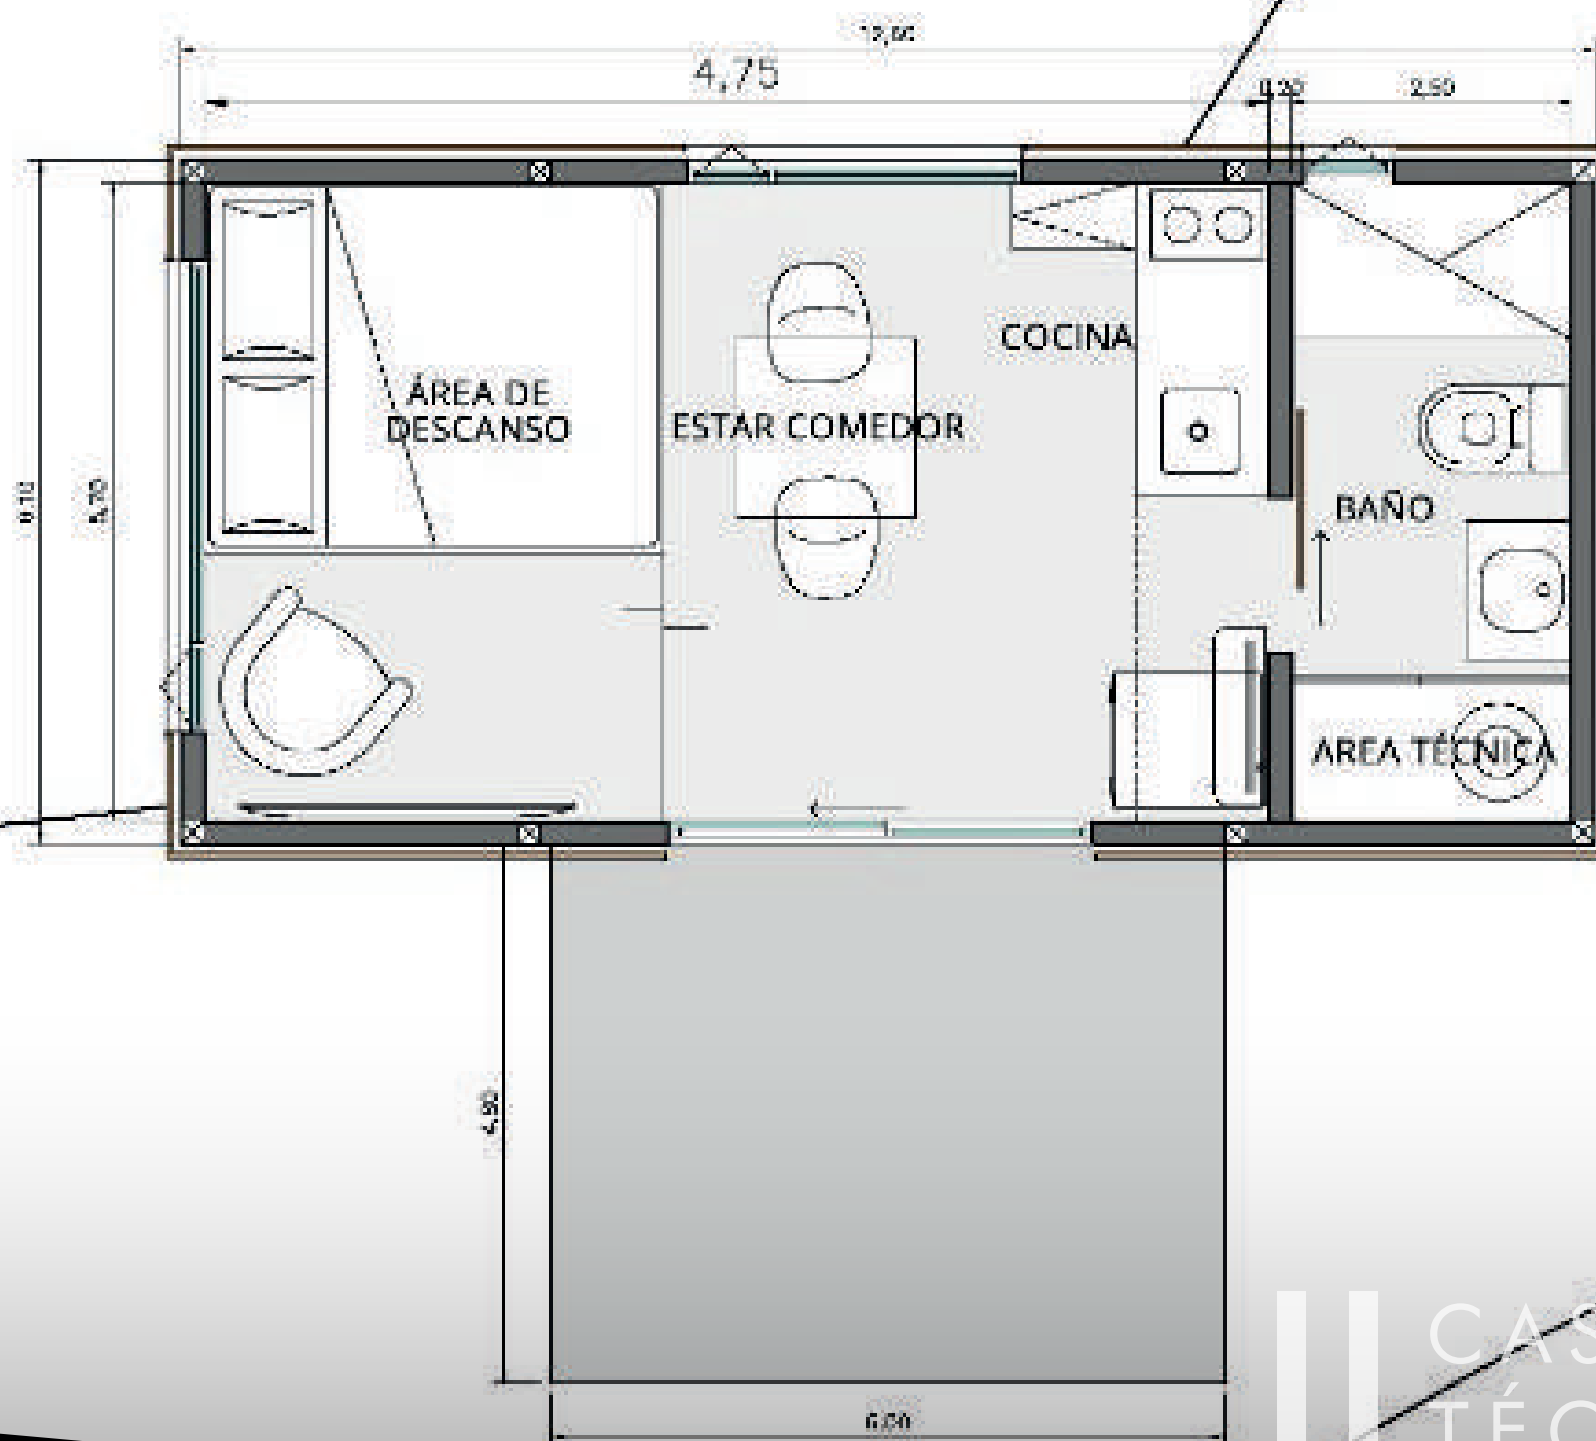

ACERO

**STEEL
FRAMING**

Construida en planta con
precisión milimétrica y
mínimos desperdicios

A yellow crane is lifting a large, rectangular panel made of vertical wooden slats. The panel is suspended by three cables from the crane's hook. The panel is being positioned above a building facade that is already partially covered with similar wooden slats. The scene is set outdoors on a grassy area under a clear blue sky. The crane is a tower crane with a yellow lattice boom and a blue jib. The building facade is made of light-colored wood slats. The ground is covered with green grass and some concrete blocks.

Plazos de entrega muy breves (60 días de plazo de ejecución)

Costos exactos sin variaciones

MÍNIMO
IMPACTO AMBIENTAL

MÁXIMA INTEGRACIÓN
CON EL PAISAJE Y EL ENTORNO

A photograph of a modern, single-story wooden cabin with vertical slat siding. A man and a woman are sitting on a wooden deck in front of the cabin. The man is sitting on a chair, and the woman is sitting on the ground. The cabin has a large glass door and window. The background shows a clear blue sky and some greenery.

Adaptables a cualquier USO Y FUNCIÓN

Según sus necesidades

The background features a faint architectural floor plan of a minimalist apartment. The plan includes a bedroom labeled 'DORMITORIO' and a bathroom labeled 'BAÑO'. Dimensions are indicated: 3.15 for the bedroom width, 3.15 for the bedroom depth, 1.90 for the bathroom width, and 1.40 for the bathroom depth. The overall layout is clean and functional, reflecting a minimalist design style. In the top-left corner, there are several stylized green circular patterns resembling leaves or flowers.

- BE NIMALIST[®]

y sus diferentes usos >>

CASAS
TÉCNICAS®

BeHome

(Módulo Casa Escalable)

BeGalery

(Módulo Galería Patio/Pérgola/Quincho)

BeBedrooms