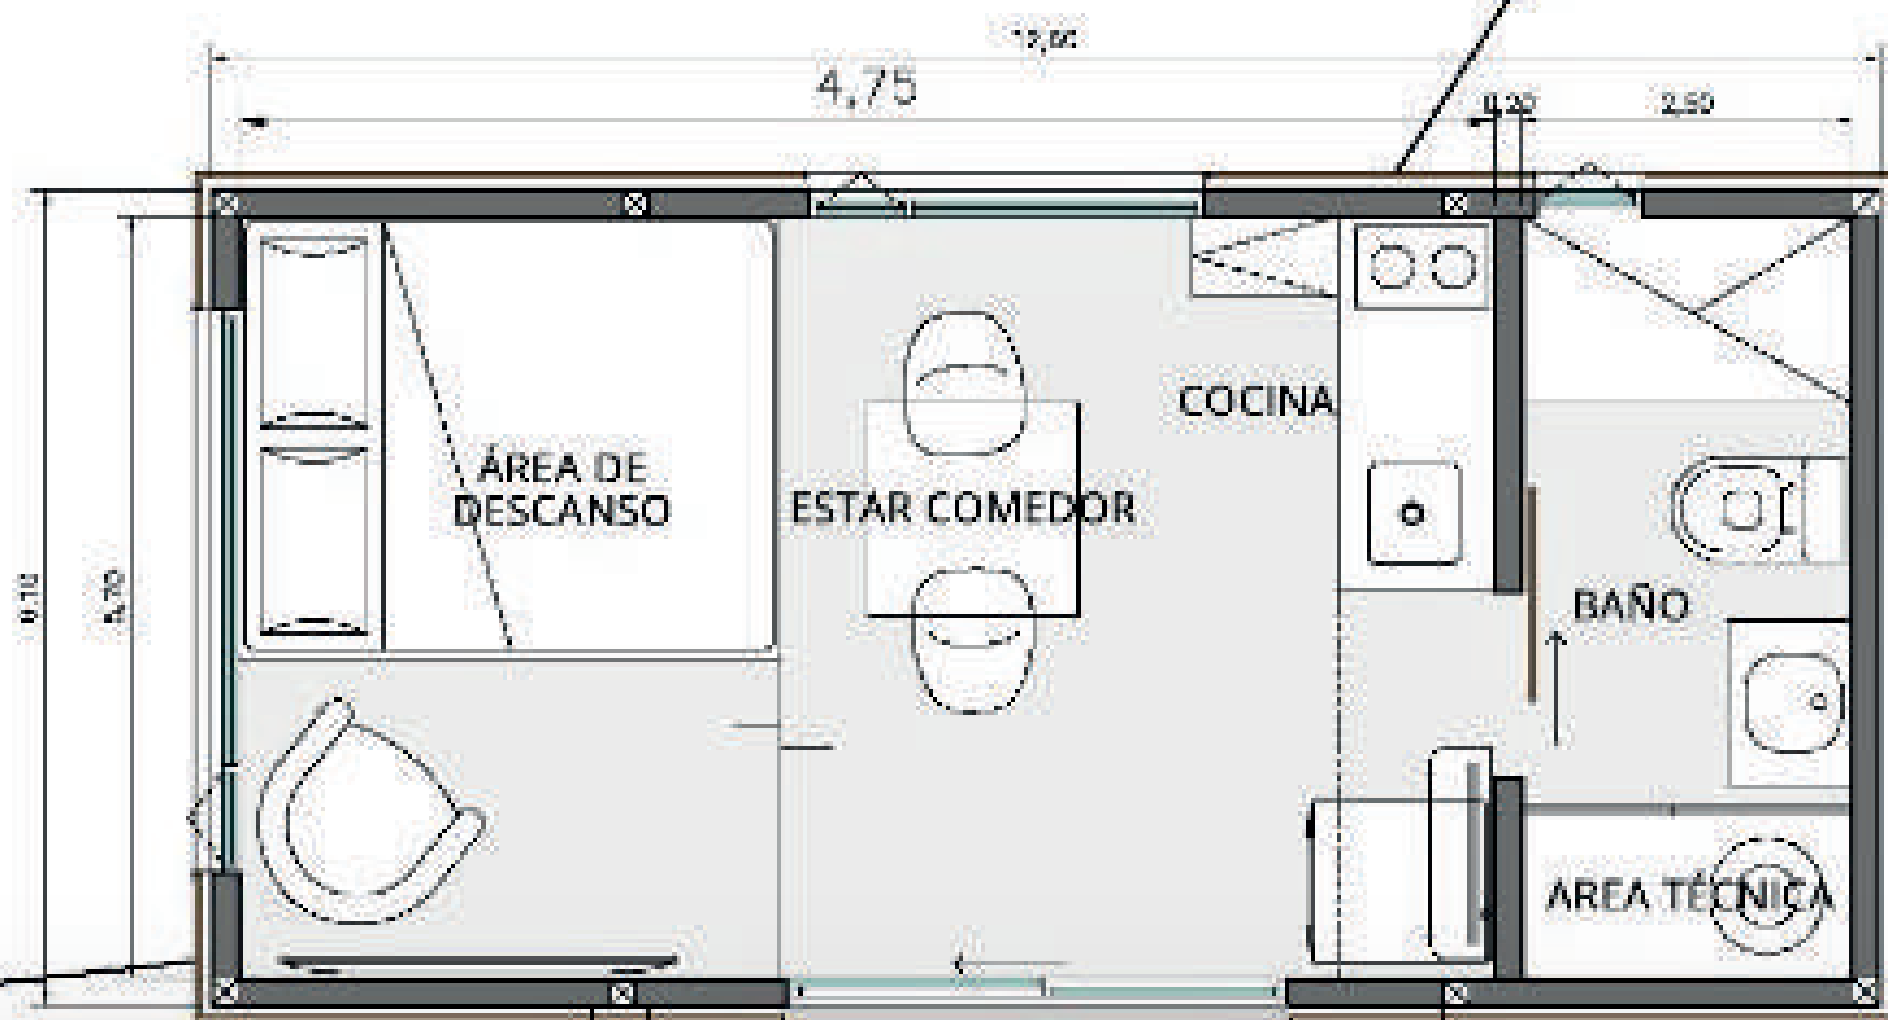

CASAS
TÉCNICAS®

BeStudio

(Módulo de Studio Profesional
/Trabajo/Oficina)

BeTraining

(Módulo Centro de Entrenamiento)

BeCabin

(Módulo de Cabaña)

Be Showroom/Stand

(Módulo Stand para Exposiciones)

BeToilette

(BeToilette)